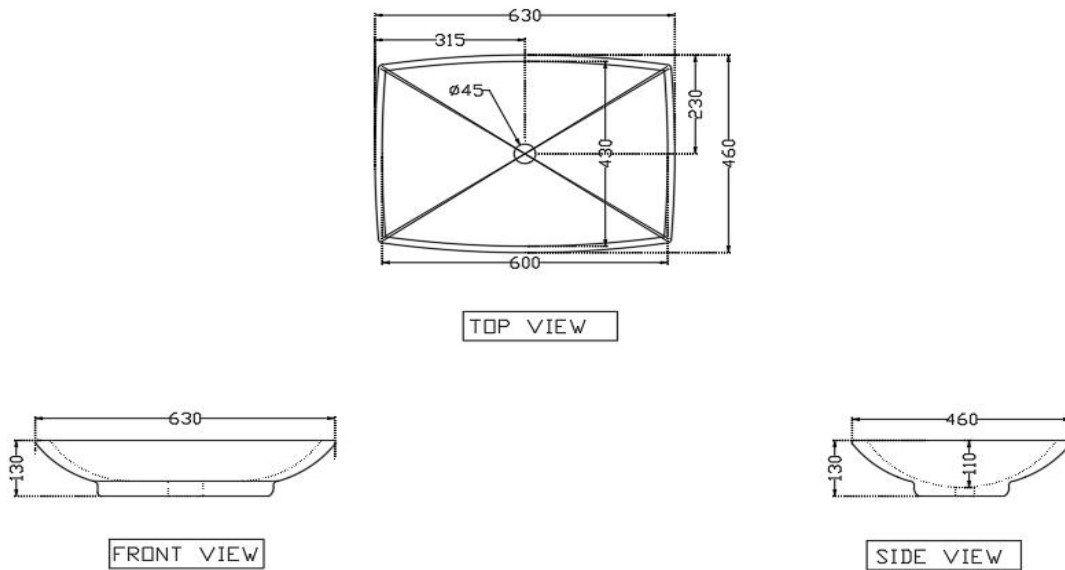

SPECIFICATION DATA SHEET
PRODUCT DETAILS

Manufacturer :	Artize	Type:	Table Top Basin
Outlet	Vertical	Colour:	White
Technical Details:	ID of waste outlet hole dia. $\varnothing 50 \pm 3$ mm	Material:	Fine Fire Clay
Horizontal distance between the Bowl edge and the centre line of the waste outlet hole ≤ 230 mm			

PRODUCT IMAGE

TECHNICAL DRAWING

Product Dimension	630x460x130 mm	FEATURES Thin Rim Basin, Rectangular Shape, Anti Germ Glaze
Basin Inner Dimension	600x430x110 mm	
Product Weight	11.5 kg	

ACCESSORIES INCLUDED

Waste Coupling

ZPS-MST-9015

CERTIFICATION
Compliance : EN 14688:2015 (E)

DISCLAIMER: Our every effort has been made to ensure factual accuracy, the information presented subject to changes due to requirements in different sites, markets and/ or countries. All dimensions are in mm (Tolerance ± 5 MM). Jaquar reserves the right to make the necessary amendments at any time without prior notice.